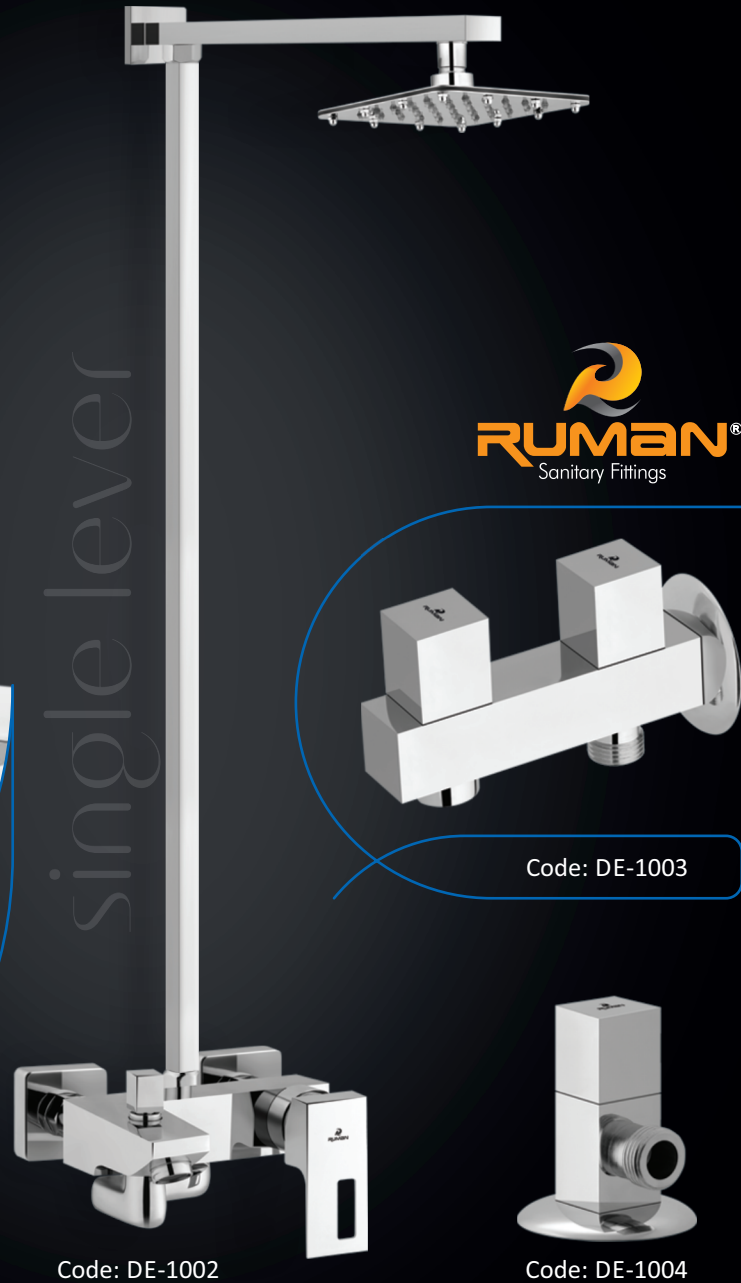

# Desire

SINGLE LEVER

Code: DE-1001

# Roylish

SINGLE LEVER

Code: RL-1211

**Jetloo**

SINGLE LEVER

Code: JT-1321

single lever

Code: JT-1323