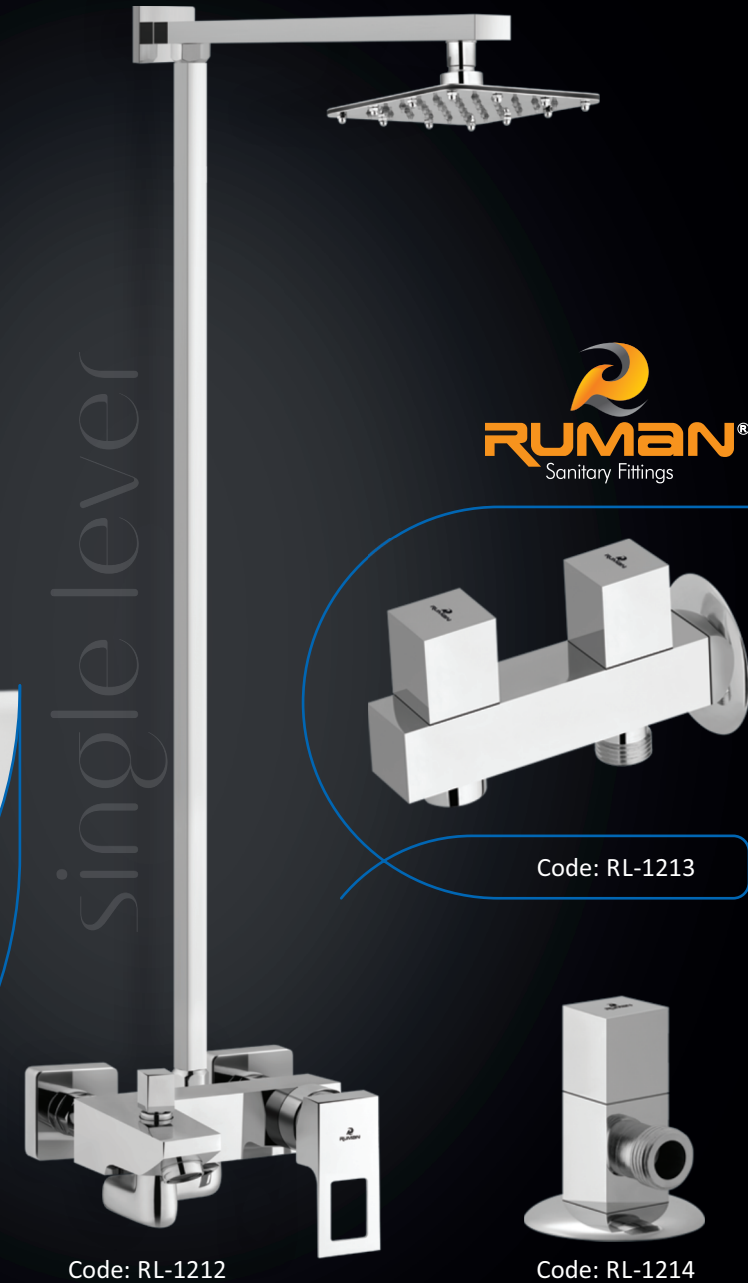

# Desire

SINGLE LEVER

Code: DE-1001

# Roylish

SINGLE LEVER

Code: RL-1211

**Jetloo**

SINGLE LEVER

Code: JT-1321

single lever

Code: JT-1323

Code: JT-1324

Code: JT-1322

**Avanger**

SINGLE LEVER

Code: AV-1431

single lever

Code: AV-1433

Code: AV-1434