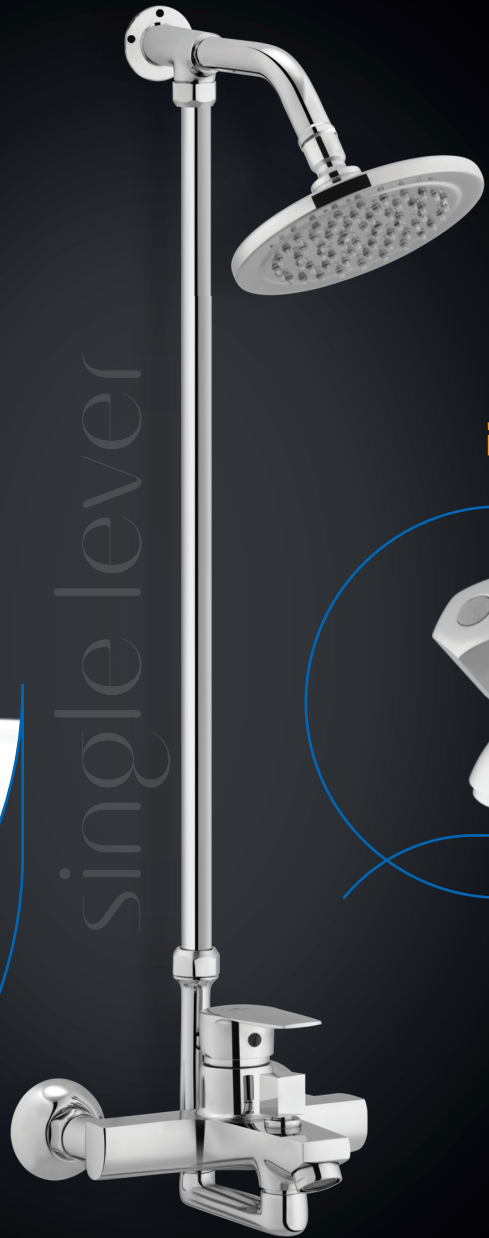

# Desire

SINGLE LEVER

Code: DE-1001

## Classic

SINGLE LEVER

Code: CL-4461

Code: CL-4462

Code: CL-4464

**RUMAN**  
Sanitary Fittings

Code: CL-4463

single lever

**Glocera**

SINGLE LEVER

Code: GL-1871

Code: GL-1872

Code: GL-1873

Code: GL-1874

single lever

**Glocera Shifan**

SINGLE LEVER

Code: GL-1871

Code: GL-1878

Code: GL-1873

Code: GL-1874

single lever