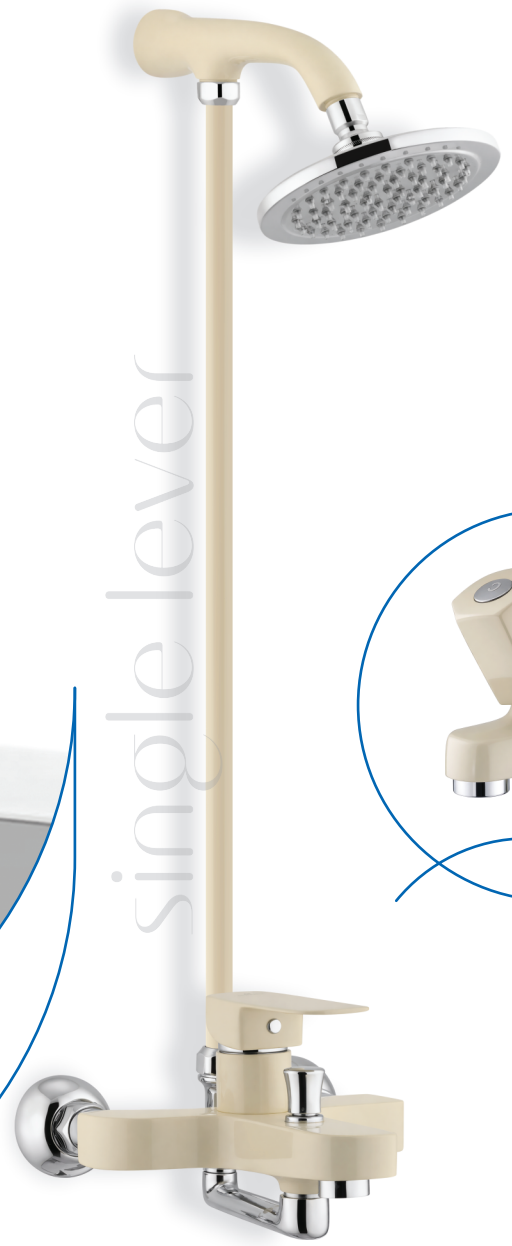

# Desire

SINGLE LEVER

Code: DE-1001

# Aqua

SINGLE LEVER

Code: AQ-P-4411

Code: AQ-P-4412

Code: AQ-P-4413

Code: AQ-P-4414

single lever

# Desire

SINGLE LEVER Code: DE-1001

Code: DE-1002

Code: DE-1003

Code: DE-1004

single lever

# Lake View

SINGLE LEVER Code: LV-1641

Code: LV-1642

Code: LV-1643

Code: LV-1644

single lever

**Aqua**

SINGLE LEVER