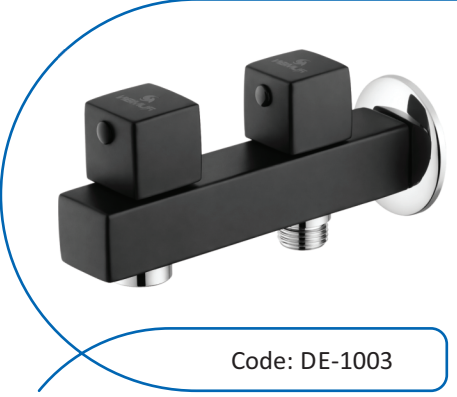

# Desire

SINGLE LEVER

Code: DE-1001

# Aqua

SINGLE LEVER

Code: AQ-P-4411

Code: AQ-P-4412

Code: AQ-P-4413

Code: AQ-P-4414

single lever

# Desire

SINGLE LEVER Code: DE-1001

Code: DE-1002

Code: DE-1003

Code: DE-1004

single lever