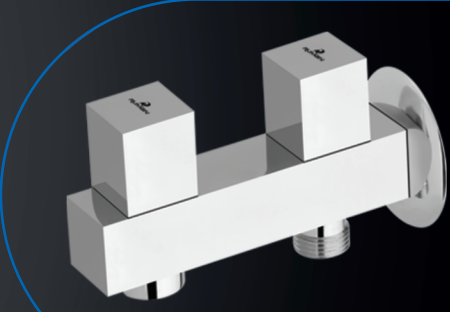

# Desire

SINGLE LEVER

Code: DE-1001

# Roylish

SINGLE LEVER

Code: RL-1211

**Jetloo**

SINGLE LEVER

Code: JT-1321

single lever

Code: JT-1323