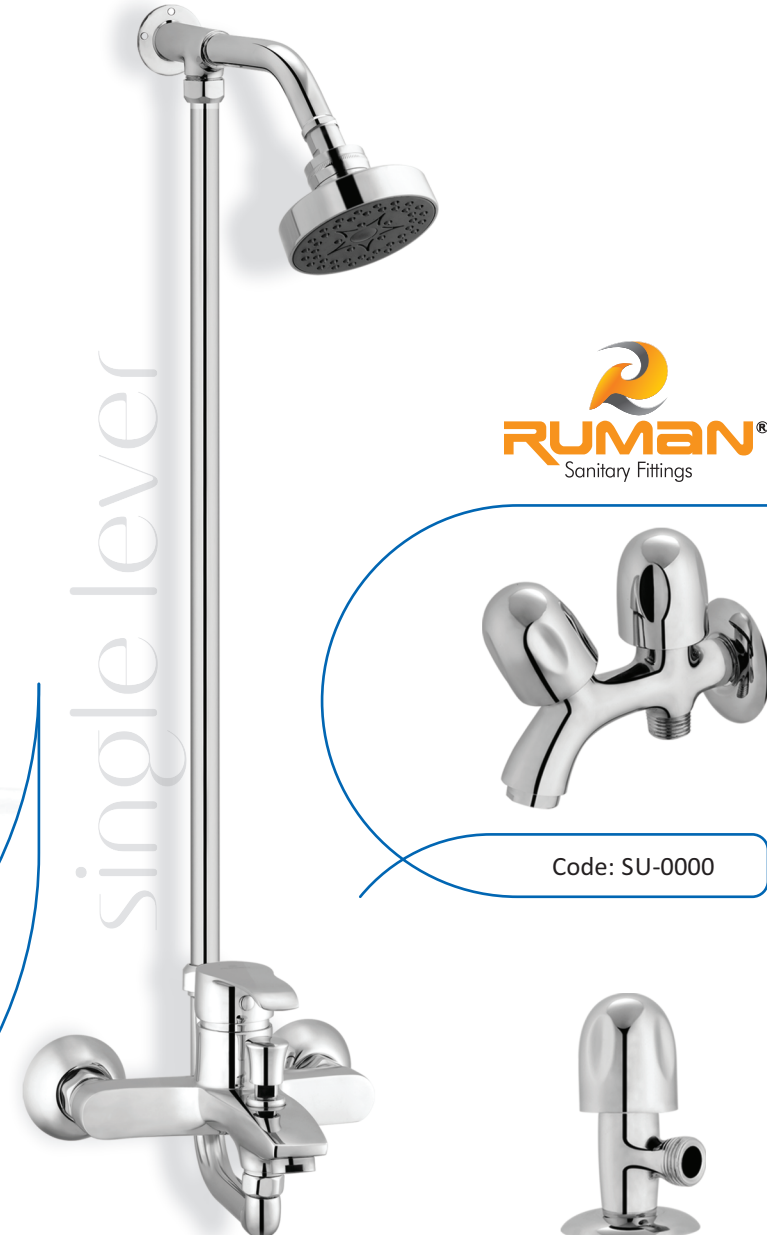

# Desire

SINGLE LEVER

Code: DE-1001

Code: AQ-P-4411

**RUMAN**  
Sanitary Fittings

Code: AQ-P-4413

Code: AQ-P-4412

Code: AQ-P-4414

**Super**

SINGLE LEVER

Code: SU-0000

**RUMAN**  
Sanitary Fittings

Code: SU-0000

Code: SU-0000

Code: SU-0000

Basin Mixer

single lever

Wall Shower

Single Spout

Double Spout