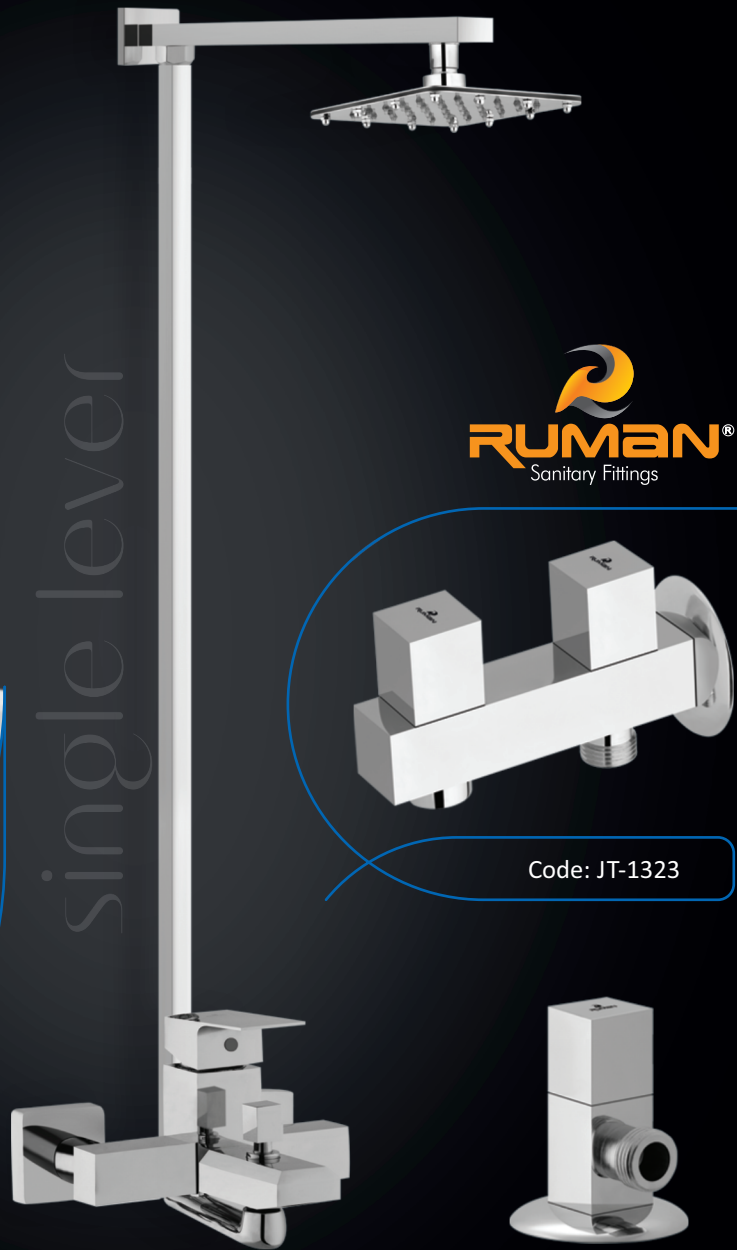

# Desire

SINGLE LEVER

Code: DE-1001

# Roylish

SINGLE LEVER

Code: RL-1211

**Jetloo**

SINGLE LEVER

Code: JT-1321

single lever

Code: JT-1323

Code: JT-1324

Code: JT-1322

**Avanger**

SINGLE LEVER

Code: AV-1431

single lever

Code: AV-1433

Code: AV-1434