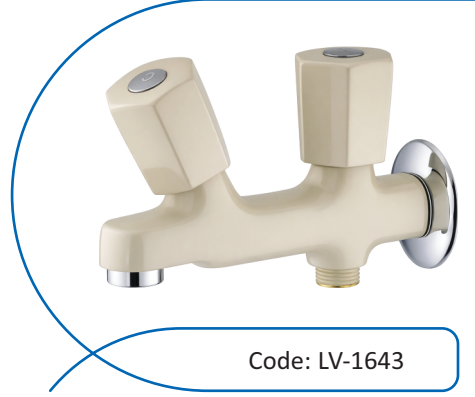

# Desire

SINGLE LEVER

Code: DE-1001

# Desire

SINGLE LEVER Code: DE-1001

Code: DE-1002

Code: DE-1003

Code: DE-1004

single lever

# Lake View

SINGLE LEVER Code: LV-1641

Code: LV-1642

Code: LV-1643

Code: LV-1644

single lever

**Aqua**

SINGLE LEVER