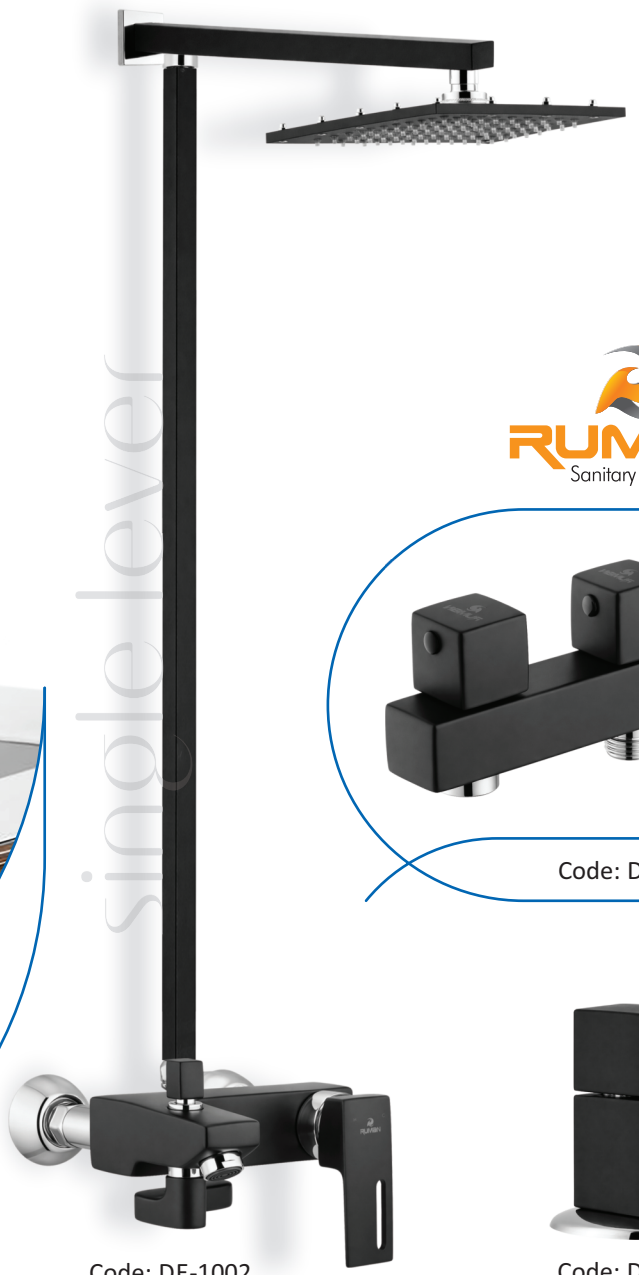

# Desire

SINGLE LEVER

Code: DE-1001

# Grano

SINGLE LEVER

Code: GR-1981

Code: GR-1982

Code: GR-1983

Code: GR-1984

single lever

# Aqua

SINGLE LEVER

Code: AQ-P-4411

Code: AQ-P-4412

Code: AQ-P-4413

Code: AQ-P-4414

single lever

# Desire

SINGLE LEVER Code: DE-1001

Code: DE-1002

Code: DE-1003

Code: DE-1004

single lever